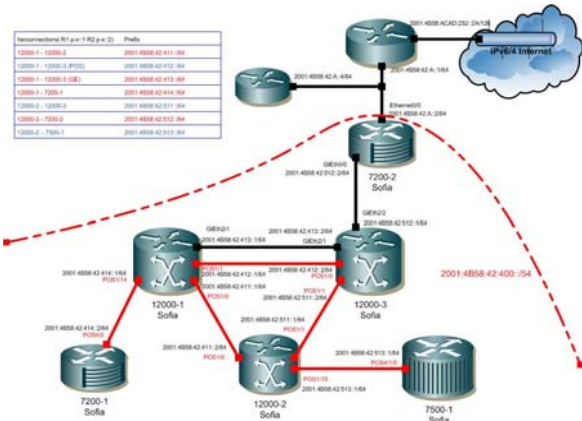

6DEPLOY testbed in Sofia (Bulgaria)